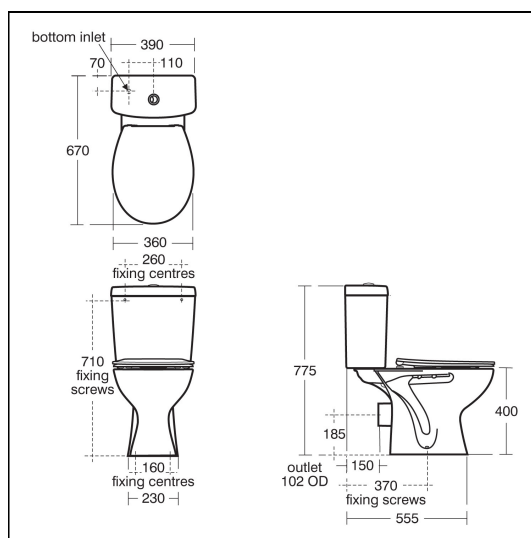

### Capacity

- E8967** 4.0 litres

### Standards

WC bowl to BS EN 997 & BS EN 33

### Special Notes

WC screwed to floor and cistern screwed to wall