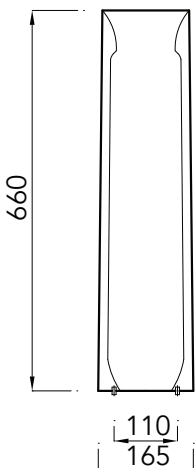

## GEO FULL PEDESTAL

<b>Product Code</b>	<b>GEOWHPE</b>
<b>Weight (Kg)</b>	8.2kg
<b>Material</b>	White Vitreous China

### Key features:

- 660cm height
- Ideal for hiding pipework
- Smooth easy to clean finish
- Lifetime ceramic guarantee\*

### Description:

The Geo pedestal is designed to match the Geo Basin range and hide the visible pipework.

All dimensions are approximate and subject to normal ceramic variation. Although every effort is made not to change the above product specification, Lecico reserve the right to do so without prior notification if necessary. \*Against manufacturers defects. Full information on guarantees available upon request.