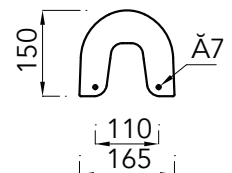

## GEO FULL PEDESTAL

<b>Product Code</b>	<b>GEOWHPE</b>
<b>Weight (Kg)</b>	8.2kg
<b>Material</b>	White Vitreous China

### Key features:

- 660cm height
- Ideal for hiding pipework
- Smooth easy to clean finish
- Lifetime ceramic guarantee\*

### Description:

The Geo pedestal is designed to match the Geo Basin range and hide the visible pipework.

All dimensions are approximate and subject to normal ceramic variation. Although every effort is made not to change the above product specification, Lecico reserve the right to do so without prior notification if necessary. \*Against manufacturers defects. Full information on guarantees available upon request.