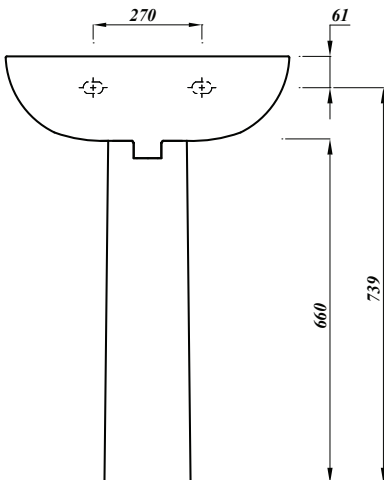

## GEO 55CM BASIN 1TH

<b>Product Code</b>	<b>GEOWH55BA1</b>
<b>Weight (Kg)</b>	13.3
<b>Material</b>	Vitreous China
<b>Tap holes</b>	1
<b>Fixings</b>	Bracket - BRACK / Fixing bolts - FBWB
<b>Extras</b>	Bottle trap - BOTRAPCH / Waste - TPOPRNEW

### Description:

The basin represents the perfect fusion of style and uncompromising functionality.

All dimensions are approximate and subject to normal ceramic variation. Although every effort is made not to change the above product specification, Lecico reserve the right to do so without prior notification if necessary.  
\*Against manufacturers defects. Full information on guarantees available upon request.