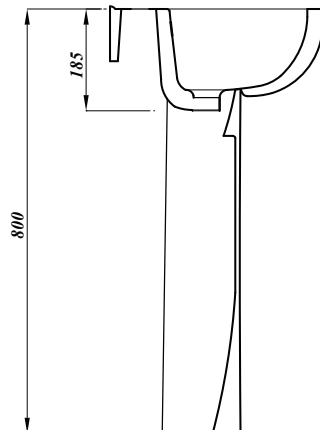

## GEO 55CM BASIN 1TH

<b>Product Code</b>	<b>GEOWH55BA1</b>
<b>Weight (Kg)</b>	13.3
<b>Material</b>	Vitreous China
<b>Tap holes</b>	1
<b>Fixings</b>	Bracket - BRACK / Fixing bolts - FBWB
<b>Extras</b>	Bottle trap - BOTRAPCH / Waste - TPOPRNEW

### Description:

The basin represents the perfect fusion of style and uncompromising functionality.

All dimensions are approximate and subject to normal ceramic variation. Although every effort is made not to change the above product specification, Lecico reserve the right to do so without prior notification if necessary.  
\*Against manufacturers defects. Full information on guarantees available upon request.