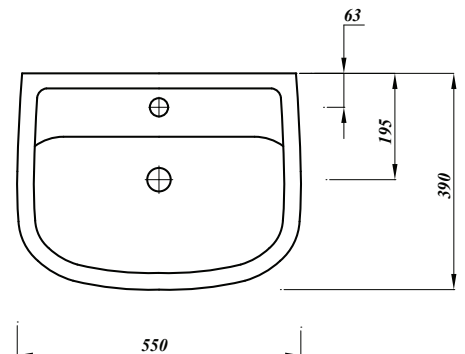

## GEO 55CM BASIN 1TH

<b>Product Code</b>	<b>GEOWH55BA1</b>
<b>Weight (Kg)</b>	13.3
<b>Material</b>	Vitreous China
<b>Tap holes</b>	1
<b>Fixings</b>	Bracket - BRACK / Fixing bolts - FBWB
<b>Extras</b>	Bottle trap - BOTRAPCH / Waste - TPOPRNEW

### Description:

The basin represents the perfect fusion of style and uncompromising functionality.

All dimensions are approximate and subject to normal ceramic variation. Although every effort is made not to change the above product specification, Lecico reserve the right to do so without prior notification if necessary.  
\*Against manufacturers defects. Full information on guarantees available upon request.